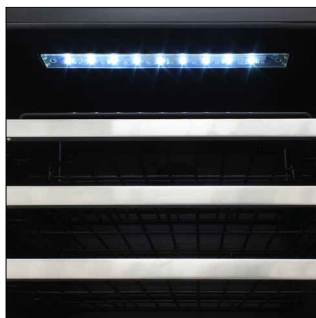

Interior Lighting

Features:

- Dual-zone wine cooler
- Sleek black cabinet with a dual-pane glass door
- Reversible door swing
- Embraco compressor (Quieter and energy efficient)
- Inverter Technology using the embraco compressor is an energy saver.
- Digital temperature control with blue LED readout
- 15 glide-out metal shelves with stainless lip
- Top shelf is removable to fit larger style bottles like Champagne and Magnum
- Front exhaust for built-in or freestanding installation
- Stainless pole handle and interior lights
- Security lock and key included
- Bottle capacity: approximately 155
- Ambient Temperature Range: 15.6-32.2°C
- Control Temperature Range: 5-22°C
- Upper Zone (5-12°C) and Lower Zone (12-22°C)
- Dimensions: 600W x 680D x 1860H mm
- Unit Weight (Empty): 105kg