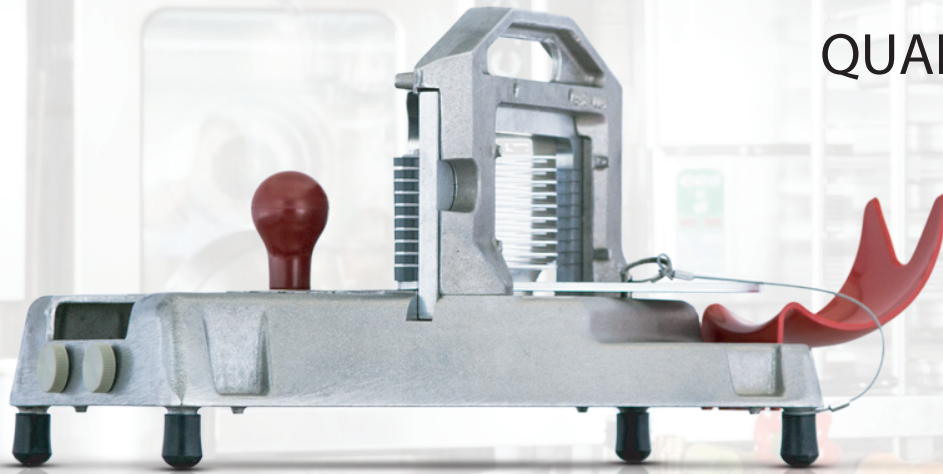

QUALITY TASTE
STARTS WITH
QUALITY EQUIPMENT.

Tomato Saber

Product # 943-A and 943-B

The Prince Castle Tomato Saber® is the ideal tomato slicing system. Our exclusive Perma-Tight blade cartridge never requires blade tightening or adjusting. Blade replacement is fast and easy - simply snap the blade cartridge into place and the slicer is ready to use. The Prince Castle Tomato Saber® achieves perfect slicing every time.

A contoured pusher head holds the tomato in place while slicing, and permanently lubricated Duralon bearings assure the slicing stroke is smooth and quick. The exclusive Tomato Catcher snaps onto the unit and catches the sliced tomato for easy handling, less mess and improved food safety.

Constructed of aluminum, plastic and stainless steel, the Tomato Saber® is easy to clean - just spray it with water or run it through the dishwasher. Also, safety features such as the Blade Guard and Tomato Catcher keep the operator away from the slicing area, while the Table Stop and non-skid feet keep the unit stable.

Product Features

- New, Exclusive, Perma-Tight disposable blade cartridge system eliminates the need for blade tightening or adjusting.
- Contoured Tomato Pusher positions tomato as it passes through the blades.
- Includes Table Stop and exclusive Tomato Catcher.
- Built-in hand guard.
- Permanently lubricated bearings.
- Sturdy cast aluminum, plastic and stainless steel construction.
- Easy to maintain – no tools are required.
- Four models available: 3/16", 1/4", 3/8", 7/32" slices.
- One-year warranty (excluding blade cartridge).