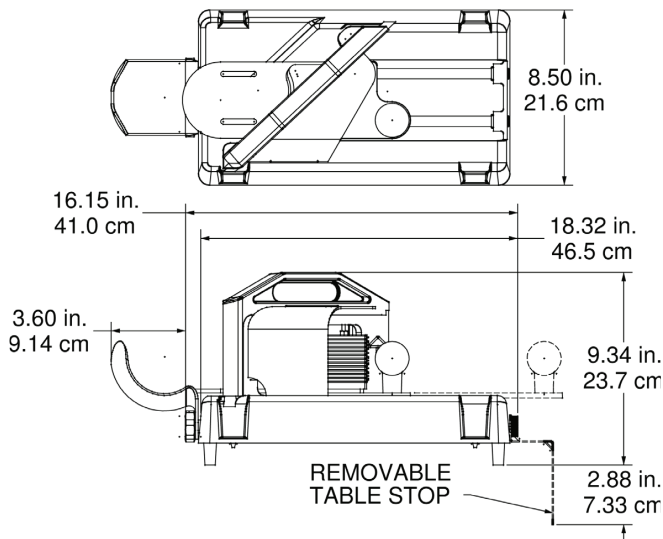

Specifications

Certifications

FABRICATION FOOD SERVICE EQUIPMENT 755NM