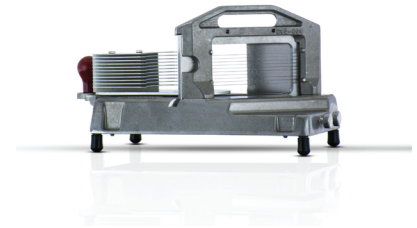

Tomato Saber

Dimensions

Model Number	Width in (cm)	Height in (cm)	Depth in (cm)	Shipping Weight lbs (kg)	Shipping Volume cu. ft (cu. m)
943 Series	8.50 (21.60)	9.34 (23.72)	18.32 (46.50)	14.00 (6.40)	.90 (.03)

Ordering Information

Model Number	Description
943-A	3/16" (.48cm) Slice Tomato Saber
943-B	1/4" (.64 cm) Slice Tomato Saber

Accessories

Model Number	Description
953	Tomato Core-It package of 1
950-1	Tomato Core-It bulk package-144 per carton
943-042	Slicer-Cutter Blade Cleaning Brush